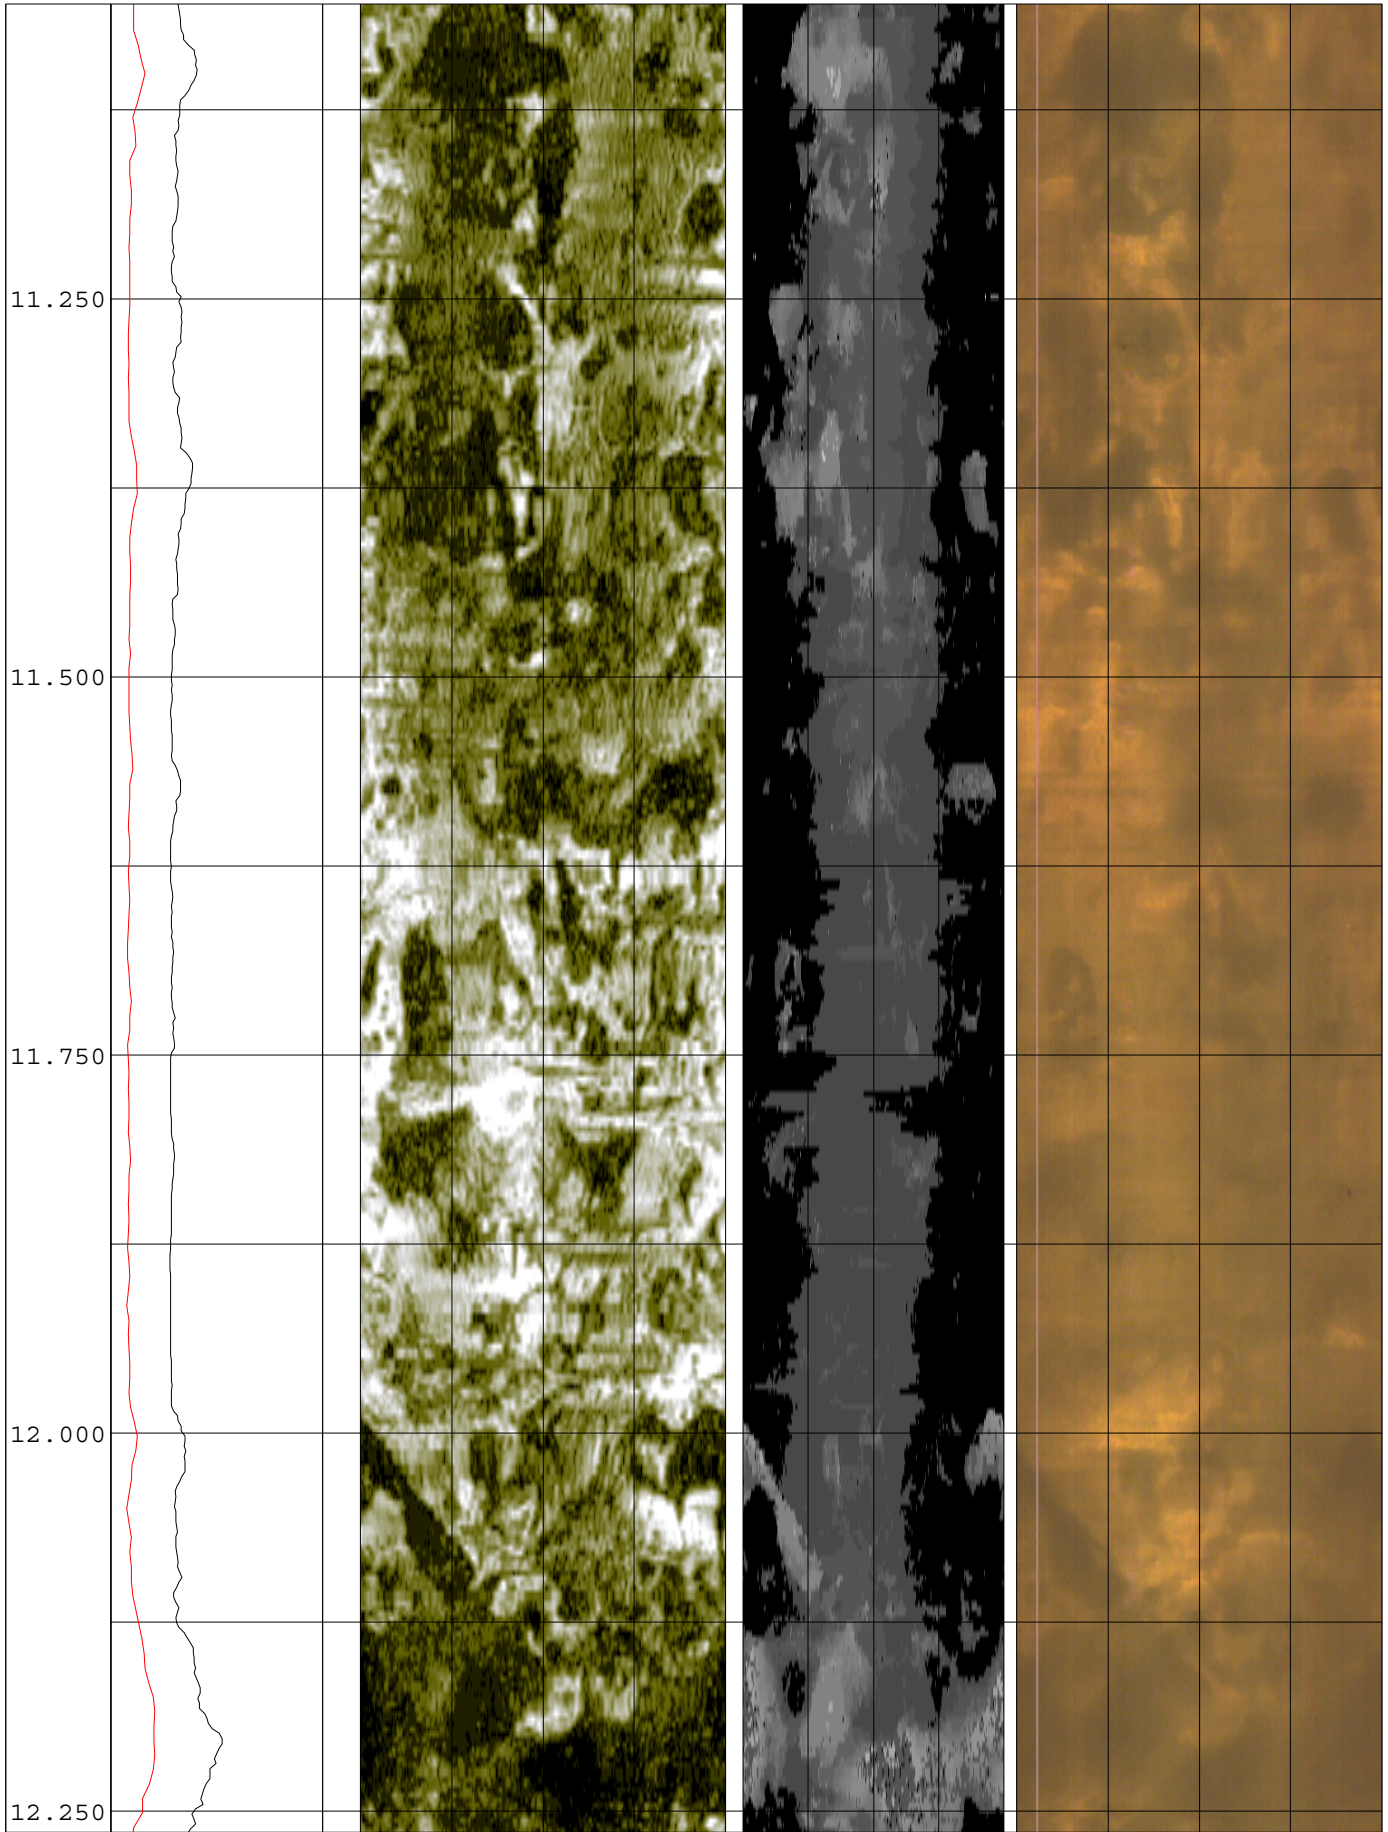

Tahiti Sea Level Expedition (Tahiti)
 Wireline logging Data Expedition: 310 Site: 21 Hole: B

17.250				
17.500				