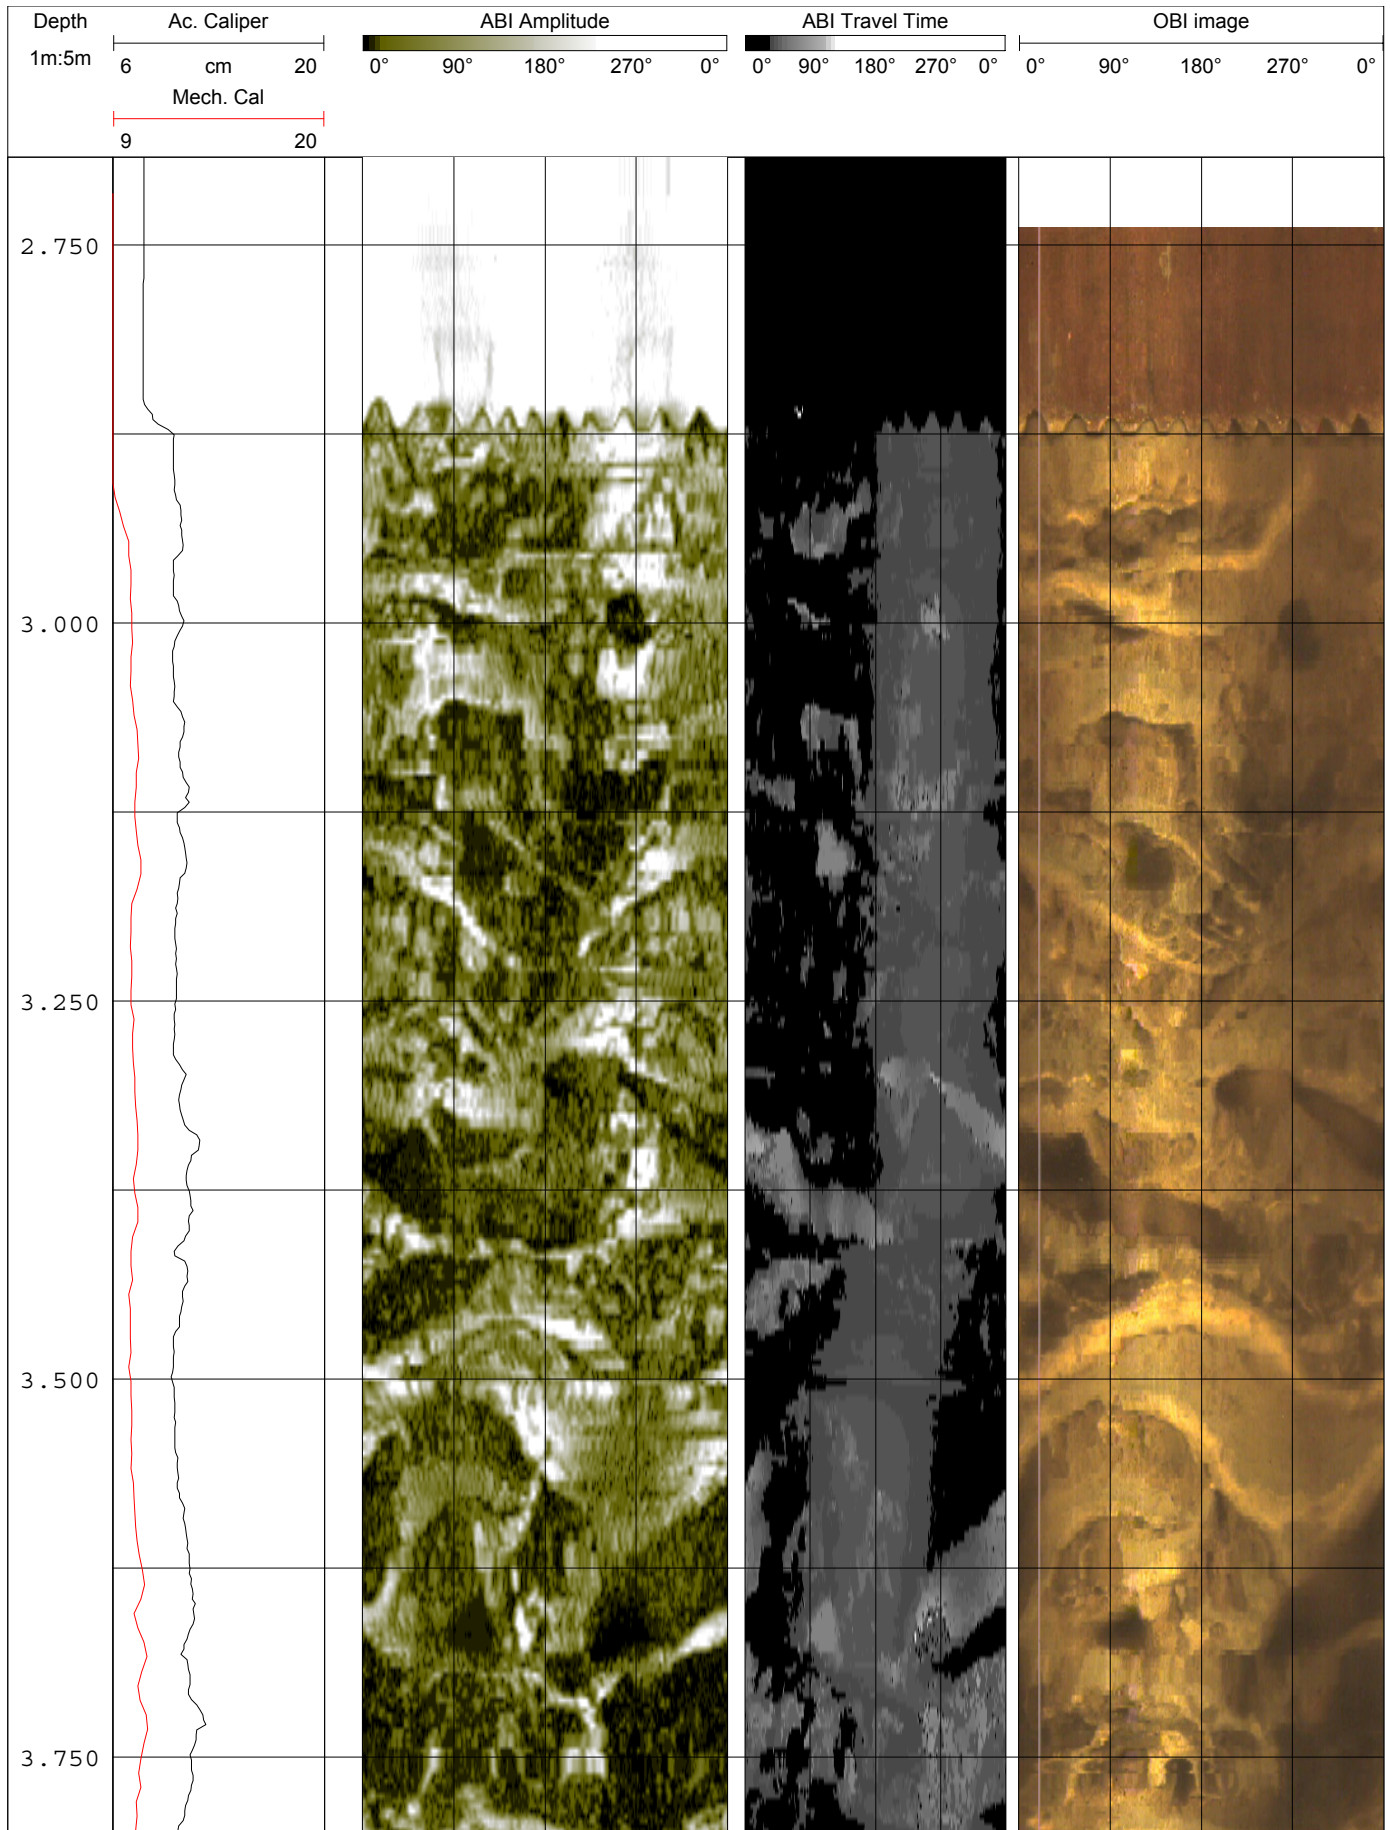

Tahiti Sea Level Expedition (Tahiti)
 Wireline logging Data Expedition: 310 Site: 21 Hole: B

17.250				
17.500				