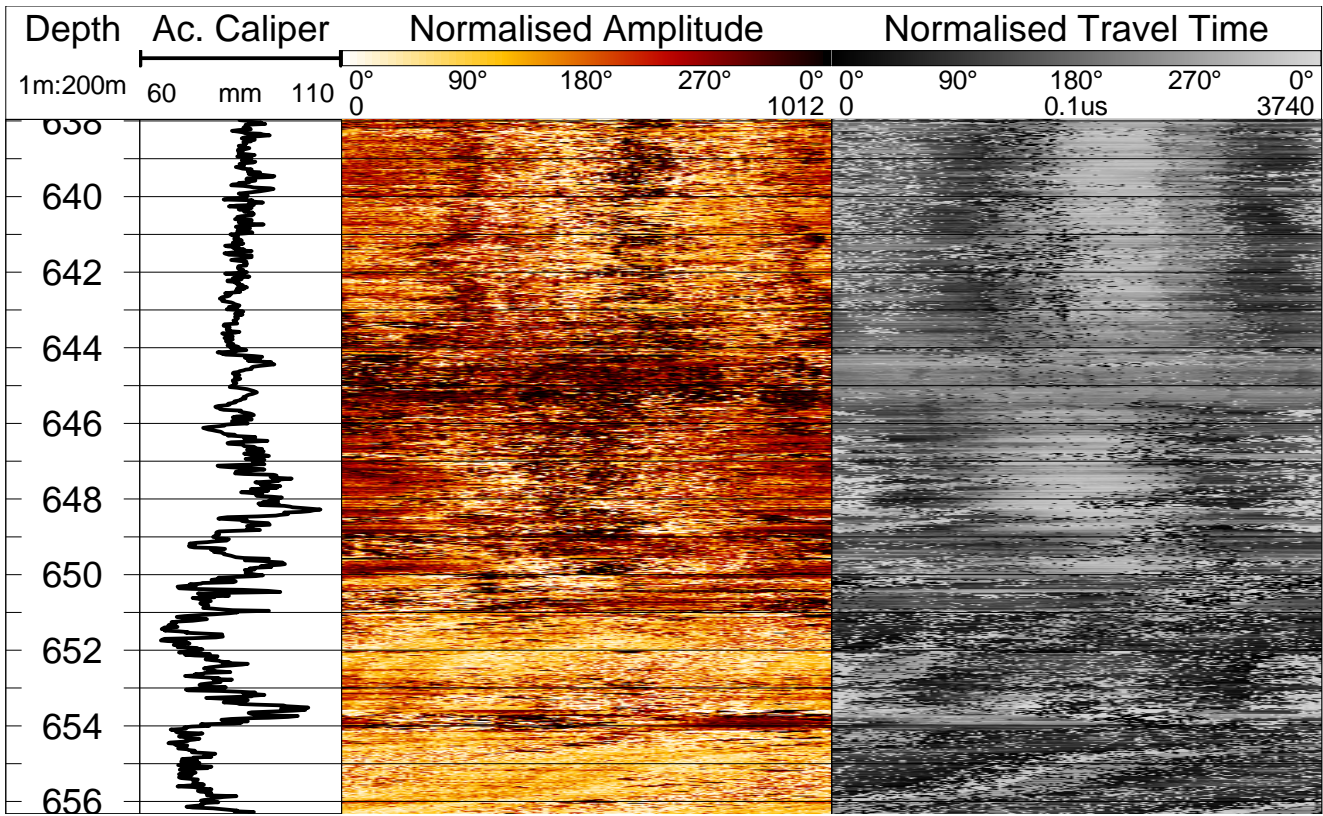

NEW JERSEY SHALLOW SHELF EXPEDITION
 Wireline Logging Data Expedition 313
 Hole M0028A

NEW JERSEY SHALLOW SHELF EXPEDITION
 Wireline Logging Data Expedition 313
 Hole M0028A