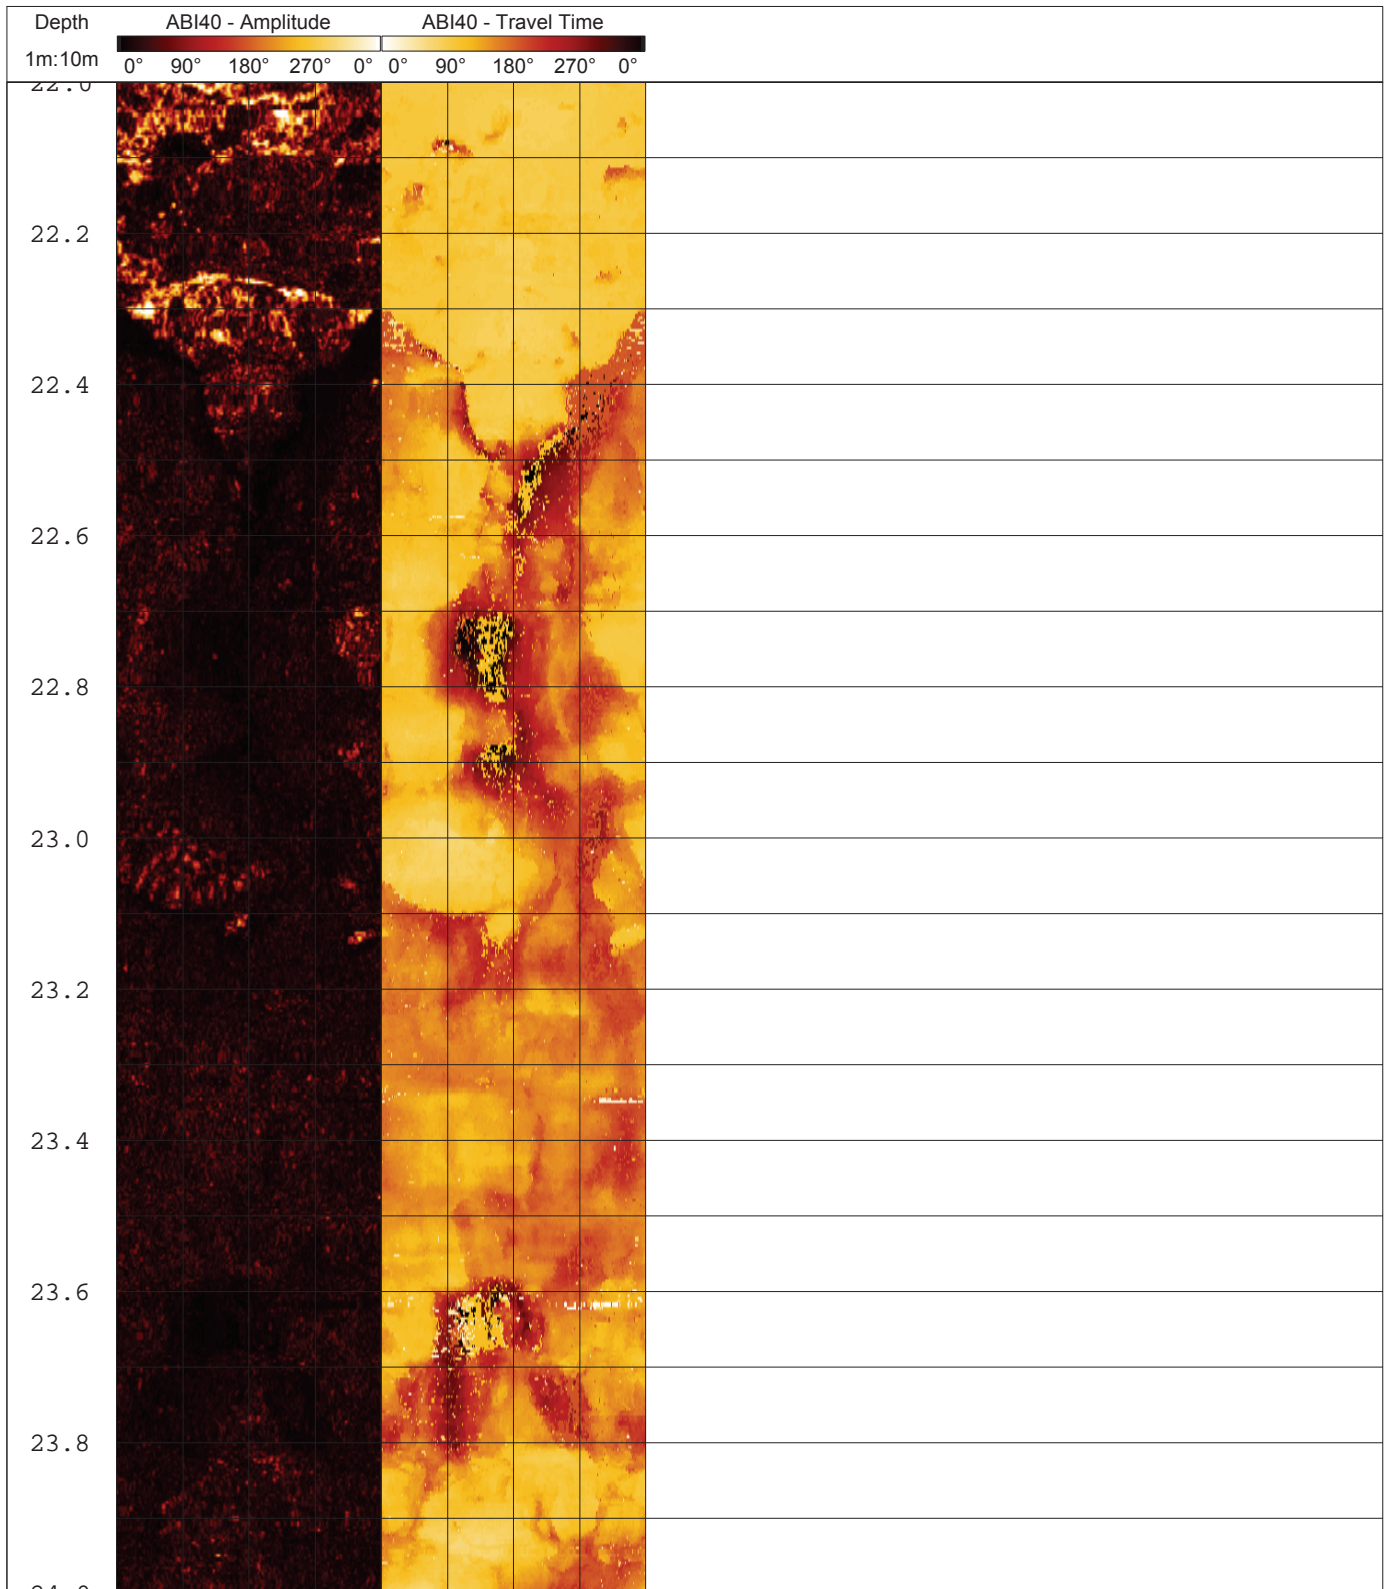

Great Barrier Reef Environmental Changes Expedition (GBREC)
Wireline Logging Data Expedition: 325 Site: M0054 Hole: B

Great Barrier Reef Environmental Changes Expedition (GBREC)
Wireline Logging Data Expedition: 325 Site: M0054 Hole: B

Great Barrier Reef Environmental Changes Expedition (GBREC)
 Wireline Logging Data Expedition: 325 Site: M0054 Hole: B