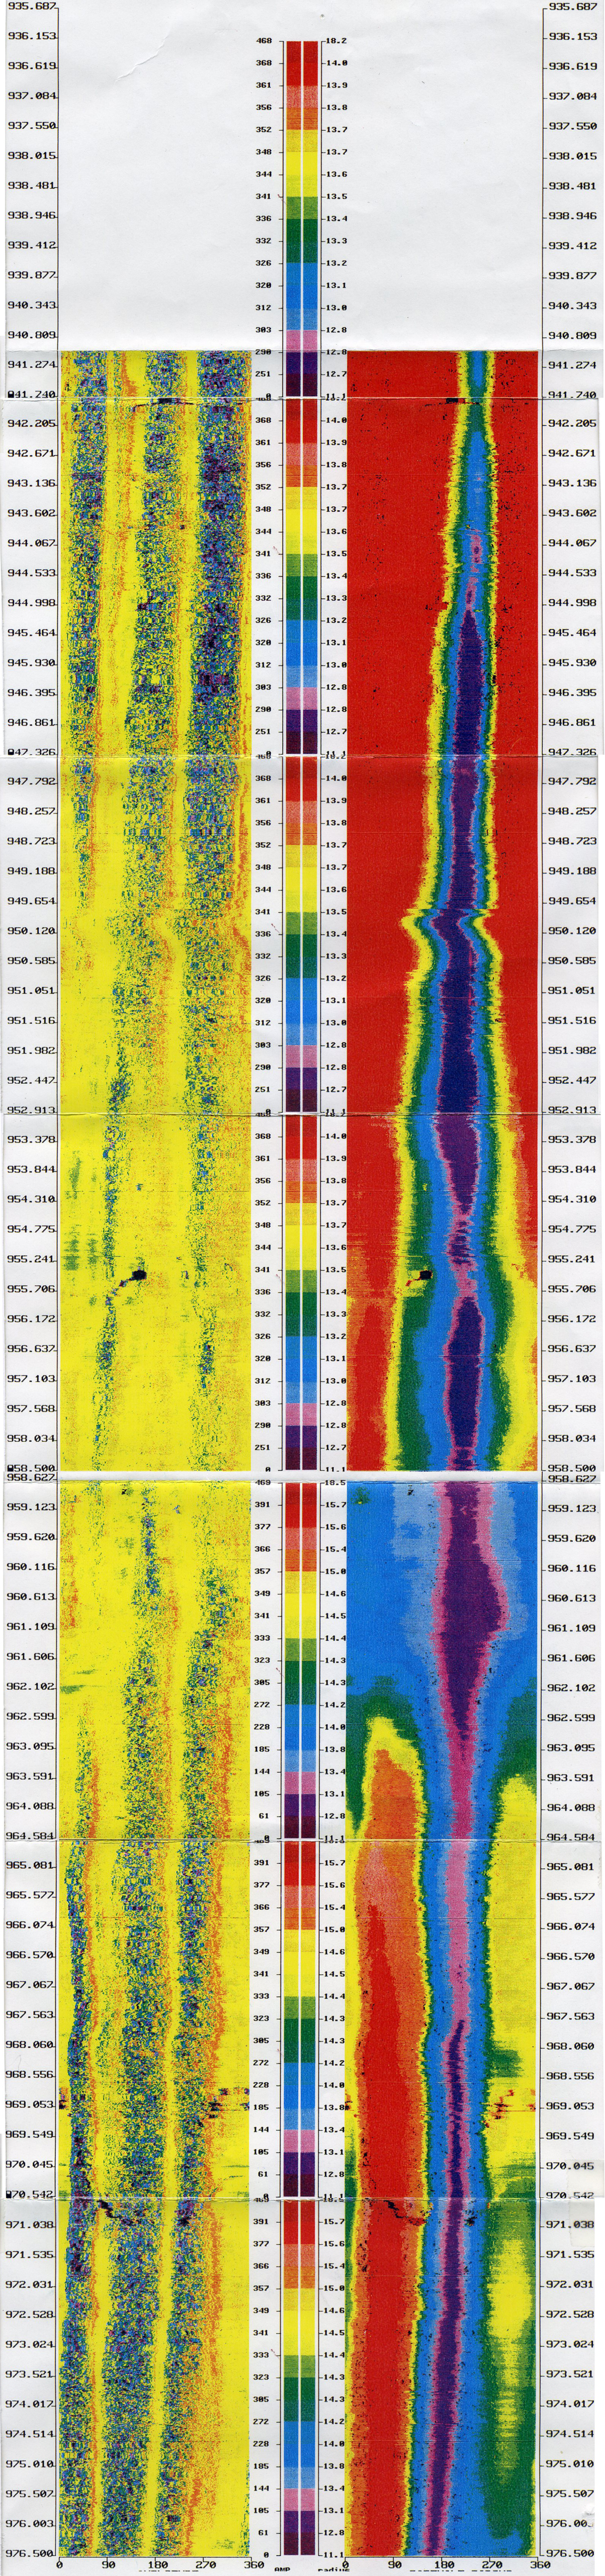

ODP Hole 735B

Indian Ocean

Azimuth

Amplitude
Borehole Radius (cm)

Azimuth