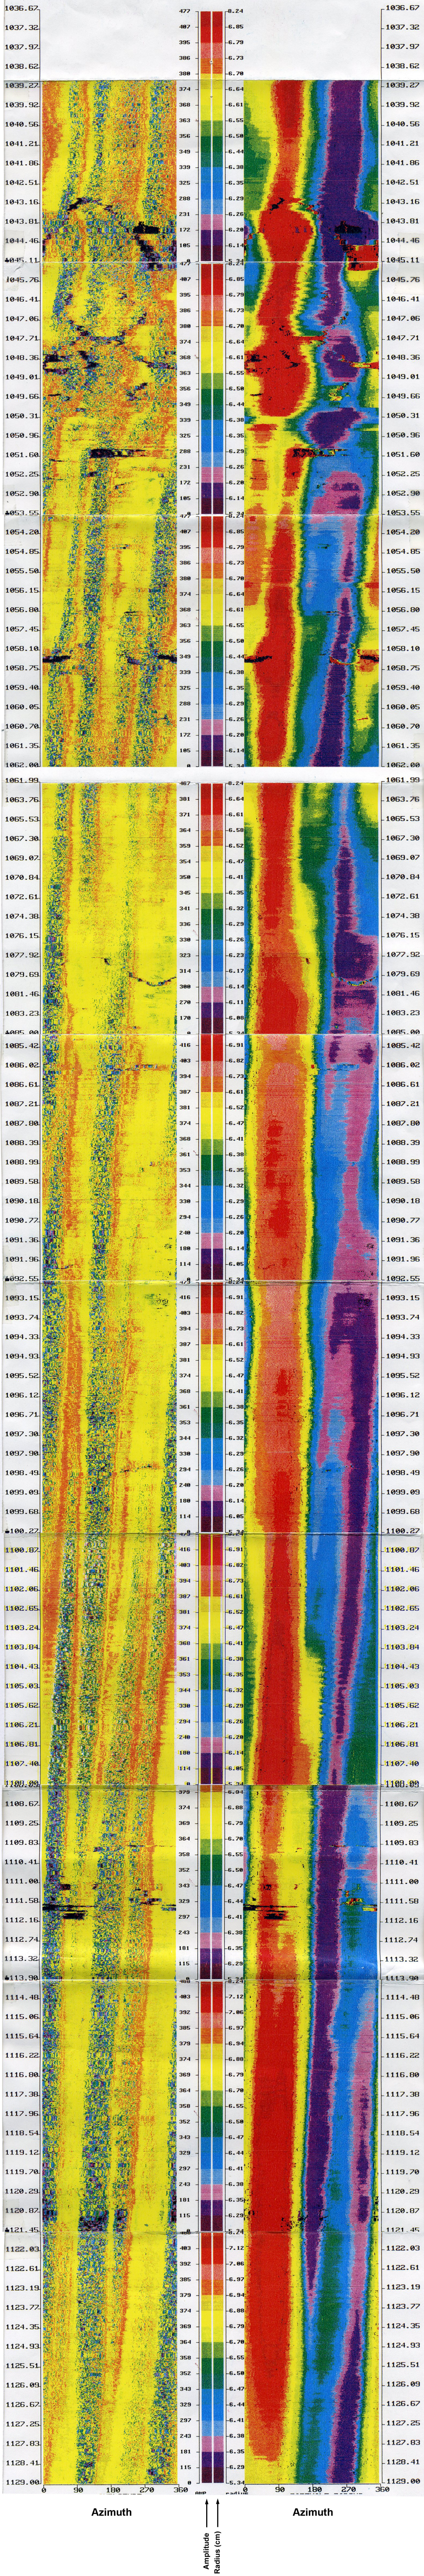

ATLANTIS II F.Z.

Azimuth

Azimuth

Amplitude  
Borehole Radius (cm)